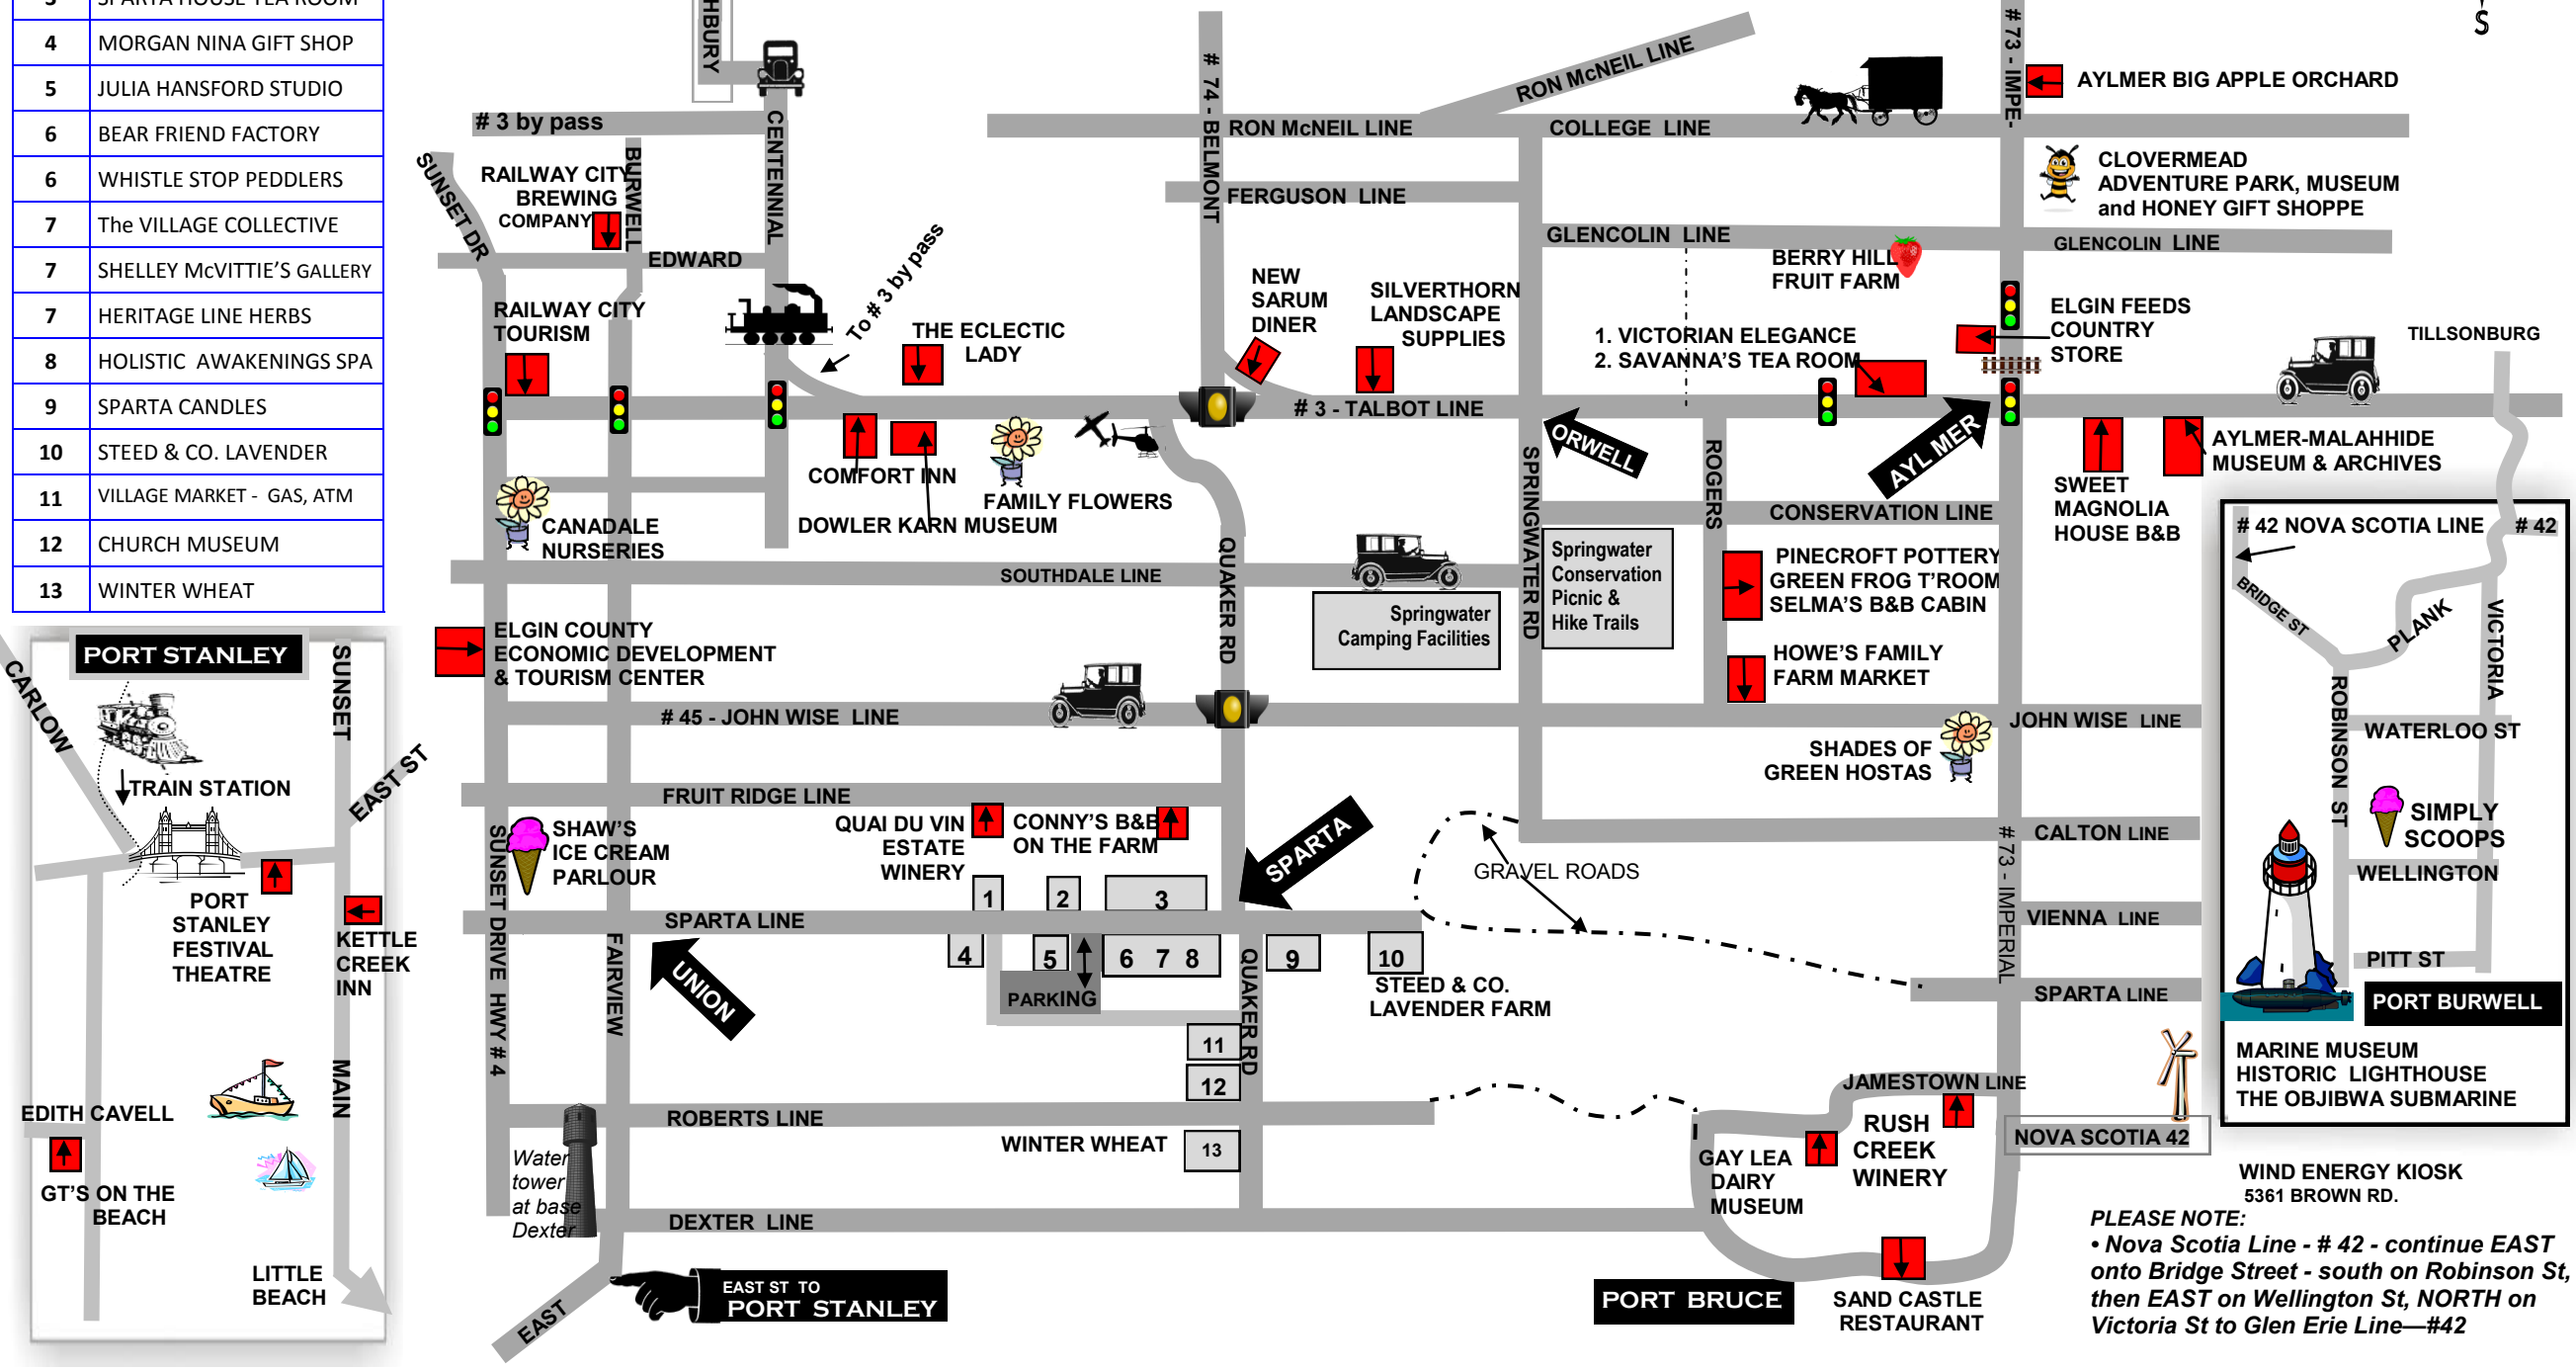

HISTORIC SPARTA VILLAGE	
1	FORGE & ANVIL MUSEUM
2	PETER ROBSON STUDIOS
3	SPARTA HOUSE TEA ROOM
4	MORGAN NINA GIFT SHOP
5	JULIA HANSFORD STUDIO
6	BEAR FRIEND FACTORY
6	WHISTLE STOP PEDDLERS
7	The VILLAGE COLLECTIVE
7	SHELLEY McVITTIE'S GALLERY
7	HERITAGE LINE HERBS
8	HOLISTIC AWAKENINGS SPA
9	SPARTA CANDLES
10	STEED & CO. LAVENDER
11	VILLAGE MARKET - GAS, ATM
12	CHURCH MUSEUM
13	WINTER WHEAT

BACK ROADING ELGIN

For upcoming events visit: backroadingelgin.com

401 LONDON WEST

401 TORONTO EAST

PORT STANLEY

CARLOW

SUNSET

EAST ST

TRAIN STATION

PORT STANLEY FESTIVAL THEATRE

KETTLE CREEK INN

EDITH CAVELL

GT'S ON THE BEACH

MAIN

LITTLE BEACH

42 NOVA SCOTIA LINE # 42

BRIDGE ST

PLANK

VICTORIA

ROBINSON ST

WATERLOO ST

SIMPLY SCOOPS

WELLINGTON

PITT ST

PORT BURWELL

MARINE MUSEUM

HISTORIC LIGHTHOUSE

THE OBJIBWA SUBMARINE

PLEASE NOTE:
• Nova Scotia Line - # 42 - continue EAST onto Bridge Street - south on Robinson St, then EAST on Wellington St, NORTH on Victoria St to Glen Erie Line—#42

WIND ENERGY KIOSK
5361 BROWN RD.